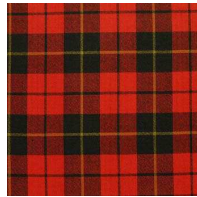

Tartan List

Weathered Colors

Black Watch 601

Buchanan Old Sett
602

Cameron Erracht
603

Cameron Hunting
604

Campbell Argyll
605

Campbell
605a

Robertson 630

Scott Green
631

Stewart Hunting
632

Stewart Muted Blue
632a

Stewart Old 633

Sutherland Old 634

Taylor 635

Wallace 636